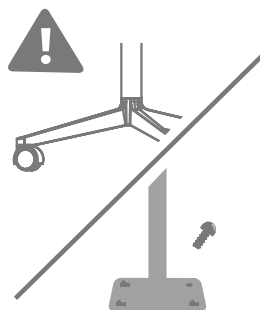

Som standard leveres hjul med bløde baner og uden brems. Vores hjul kan udskiftes. Auditoriestole er fastmonteret til gulv.