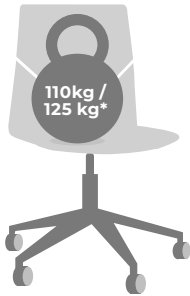

The chair has been tested for normal use of persons up to 110 kg.

\*FourCast®2 Wheeler, FourSure® 66 has been tested for normal use of persons up to 125 kg.

Please refer to the specific cleaning manual, which is found on the website under the product.