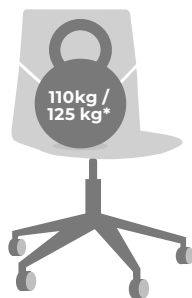

Stolen er testet til normalt brug af personer op til 110 kg.

*FourCast®2 Wheeler, FourSure® 66 er testet til normalt brug af personer op til 125 kg.