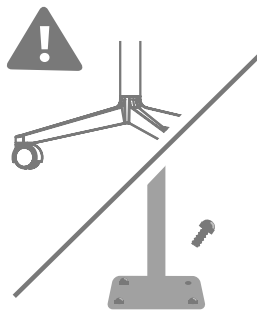

By default, wheels come with soft lanes and without brakes. Our wheels can be replaced. Auditorium chairs are mounted to the floor.

Be aware that chairs with wheels can roll.

Four Design products are manufactured in a way that allows you to easily separate material for optimal recycling. Read more on [fourdesign.dk](https://www.fourdesign.dk) or contact us for info.