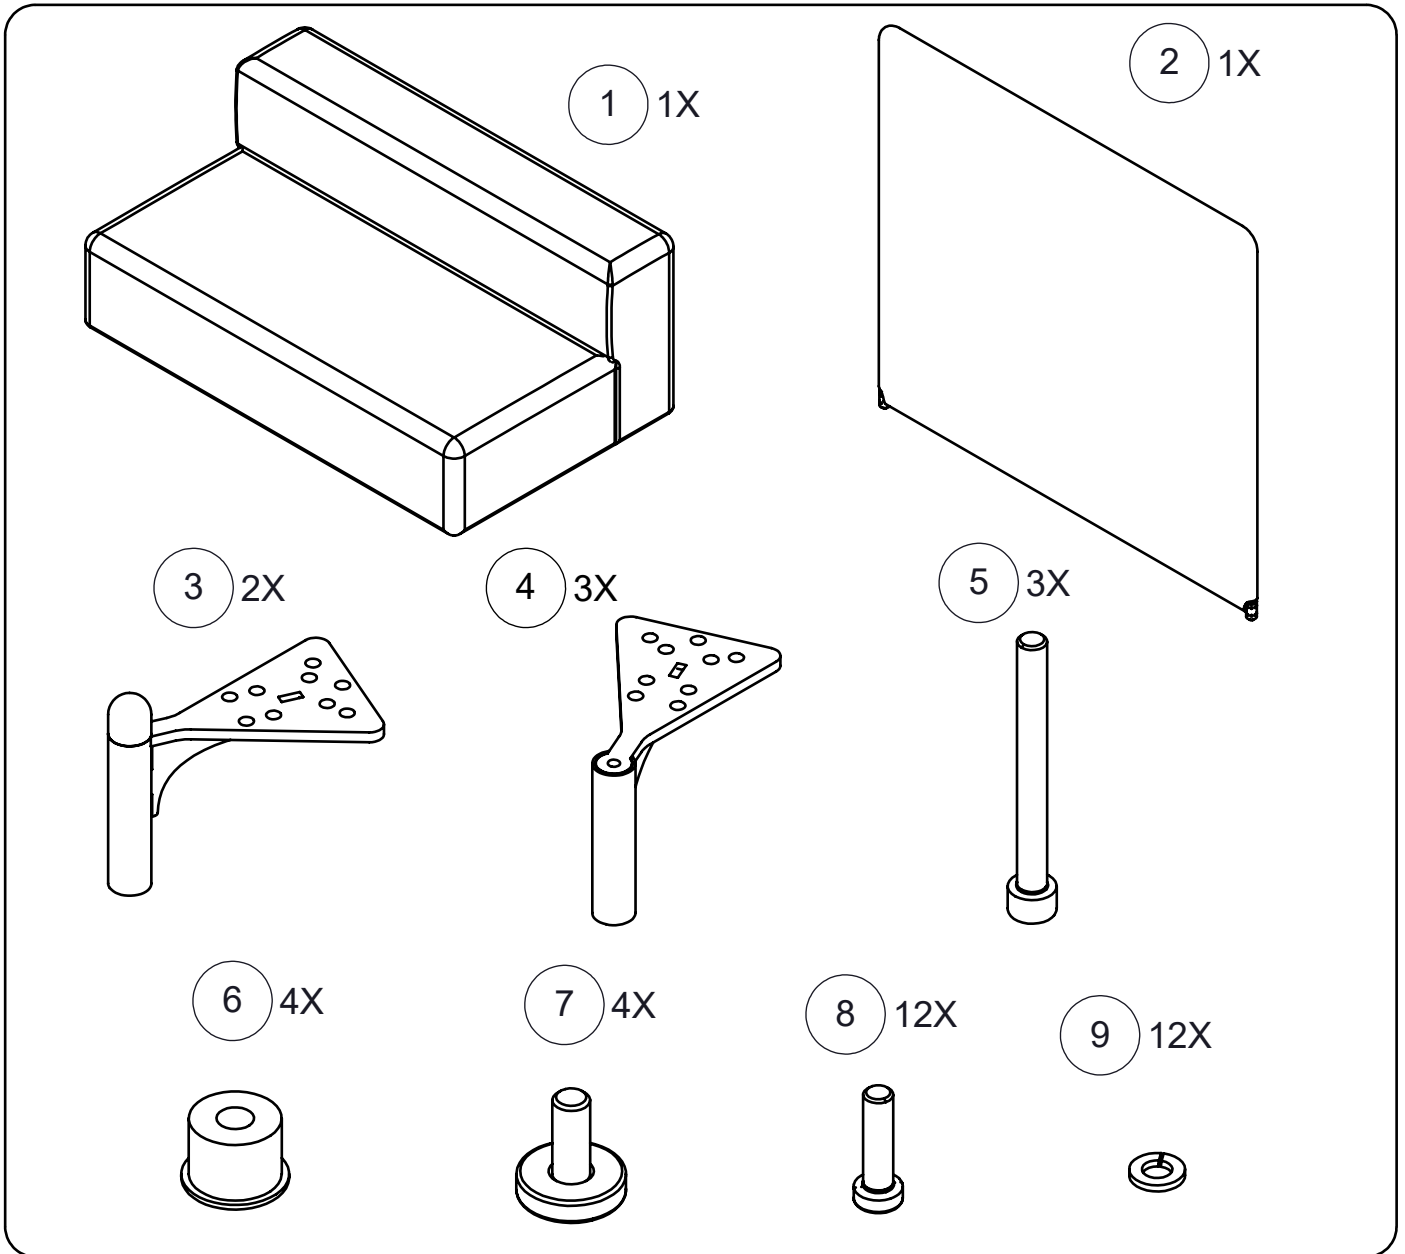

# FourPeople

Stand alone w. panel / Side panel

1

**Warning!**  
Remove 1 bolt at a time.  
Install 1 leg at a time.

2

**Warning!**  
Remove 1 bolt at a time.  
Install 1 leg at a time.

3

4

9 12X

13 2X

14 2X

7 5X

8 12X

15 8X

7

Four Design  
Lucernemarken 17-19  
DK-5260 Odense S.  
Tel. (+45) 62 29 19 77