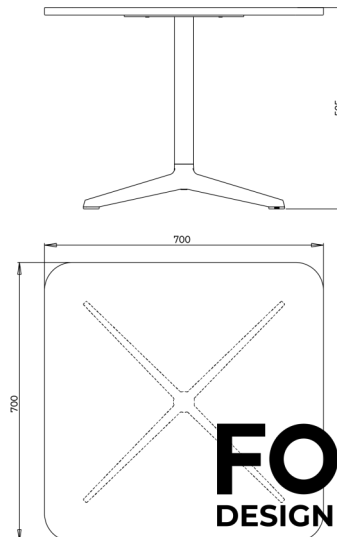

# Four® Resting

DK

Design: Strand + Hvass

**600x600x1030 - 4 star**

**600x600x510 - 4 star**

**600x600x640 - 4 star**

**600x600x720 - 4 star**

**700x700x1030 - 4 star**

**700x700x510 - 4 star**

**FOUR**  
DESIGN

  
AN OCEE  
INTERNATIONAL  
COMPANY