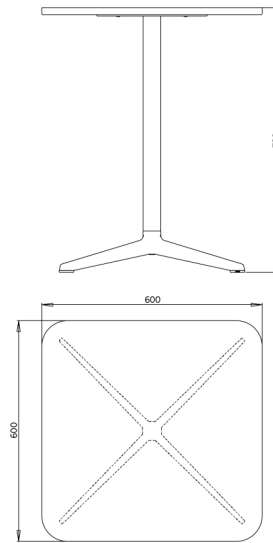

# Four® Resting

DK

Design: Strand + Hvass

**600x600x1030 - 4 star**

**600x600x510 - 4 star**

**600x600x640 - 4 star**

**600x600x720 - 4 star**

**700x700x1030 - 4 star**