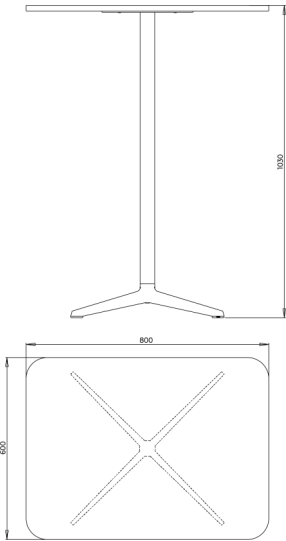

# Four<sup>®</sup> Resting

DK

Design: Strand + Hvass

**700x700x640 - 4 star**

**700x700x720 - 4 star**

**800x600x1030 - 4 star**

**800x600x510 - 4 star**

**800x600x640 - 4 star**

**800x600x720 - 4 star**

**FOUR**  
DESIGN

  
AN OCEE  
INTERNATIONAL  
COMPANY