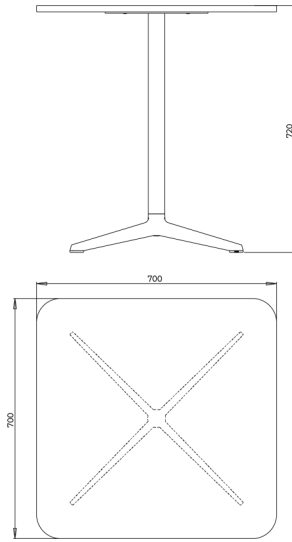

**700x700x510 - 4 star**

**FOUR**  
DESIGN

  
AN OCEE  
INTERNATIONAL  
COMPANY

# Four<sup>®</sup> Resting

DK

Design: Strand + Hvass

**700x700x640 - 4 star**

**700x700x720 - 4 star**

**800x600x1030 - 4 star**

**800x600x510 - 4 star**

**800x600x640 - 4 star**

**800x600x720 - 4 star**

**FOUR**  
DESIGN

  
AN OCEE  
INTERNATIONAL  
COMPANY