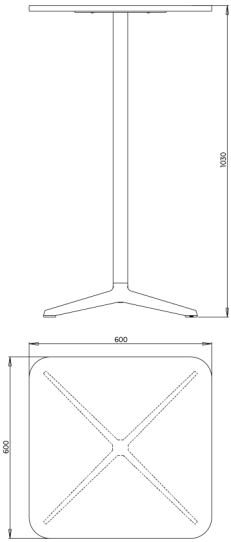

# Four® Resting

DK

Design: Strand + Hvass

**600x600x1030 - 4 star**

**600x600x510 - 4 star**

**600x600x640 - 4 star**

**600x600x720 - 4 star**

**700x700x1030 - 4 star**