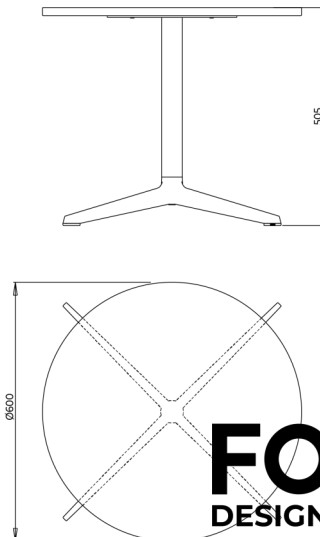

Ø600x510 - 4 star

FOUR
DESIGN

AN OCEE
INTERNATIONAL
COMPANY