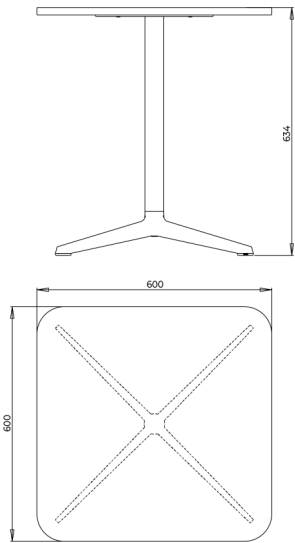

# Four® Resting

DK

Design: Strand + Hvass

**600x600x1030 - 4 star**

**600x600x510 - 4 star**

**600x600x640 - 4 star**

**600x600x720 - 4 star**

**700x700x1030 - 4 star**