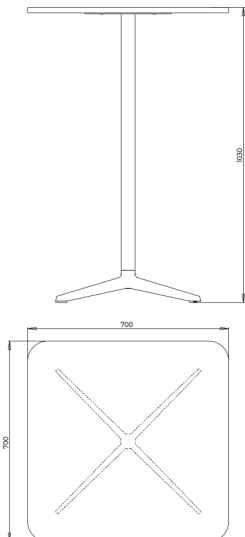

# Four® Resting

DK

Design: Strand + Hvass

**600x600x1030 - 4 star**

**600x600x510 - 4 star**

**600x600x640 - 4 star**

**600x600x720 - 4 star**

**700x700x1030 - 4 star**

**700x700x510 - 4 star**

**FOUR**  
DESIGN

  
AN OCEE  
INTERNATIONAL  
COMPANY

# Four<sup>®</sup> Resting

DK

Design: Strand + Hvass

**700x700x640 - 4 star**

**700x700x720 - 4 star**

**800x600x1030 - 4 star**

**800x600x510 - 4 star**

**800x600x640 - 4 star**