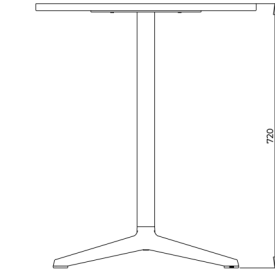

# Four® Resting

DK

Design: Strand + Hvass

**Ø600x640 - 4 star**

**Ø600x720 - 4 star**

**Ø700x1030 - 4 star**

**Ø700x510 - 4 star**

**Ø700x640 - 4 star**