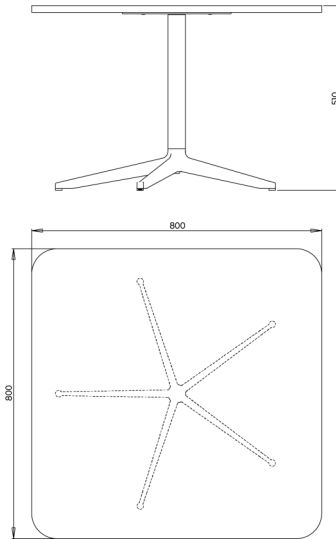

# Four<sup>®</sup> Resting

DK

Design: Strand + Hvass

**800x800x1030 - 5 star**

**800x800x510 - 5 star**

**800x800x640 - 5 star**

**800x800x720 - 5 star**

**Ø600x1030 - 4 star**