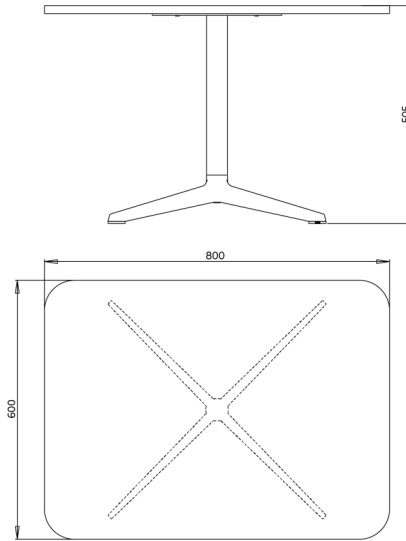

# Four<sup>®</sup> Resting

DK

Design: Strand + Hvass

**700x700x640 - 4 star**

**700x700x720 - 4 star**

**800x600x1030 - 4 star**

**800x600x510 - 4 star**

**800x600x640 - 4 star**