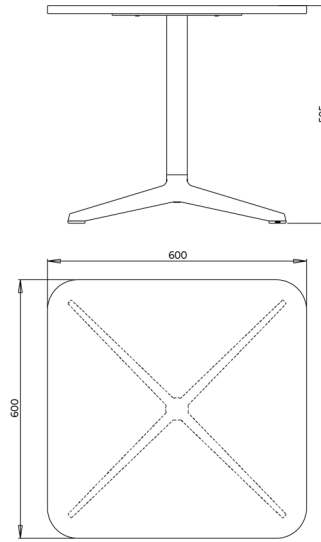

# Four® Resting

DK

Design: Strand + Hvass

**600x600x1030 - 4 star**

**600x600x510 - 4 star**

**600x600x640 - 4 star**

**600x600x720 - 4 star**

**700x700x1030 - 4 star**