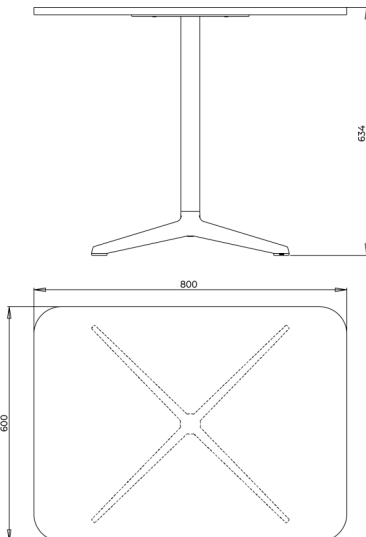

# Four<sup>®</sup> Resting

DK

Design: Strand + Hvass

**700x700x640 - 4 star**

**700x700x720 - 4 star**

**800x600x1030 - 4 star**

**800x600x510 - 4 star**

**800x600x640 - 4 star**