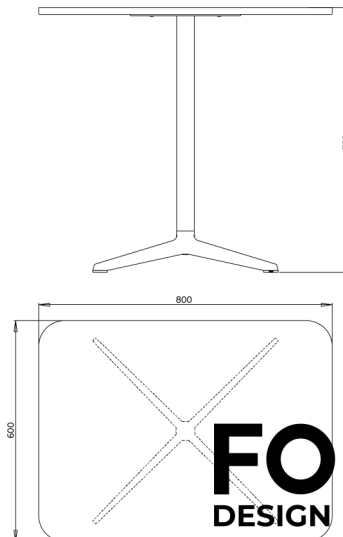

**700x700x510 - 4 star**

**FOUR**  
DESIGN

  
AN OCEE  
INTERNATIONAL  
COMPANY

# Four<sup>®</sup> Resting

DK

Design: Strand + Hvass

**700x700x640 - 4 star**

**700x700x720 - 4 star**

**800x600x1030 - 4 star**

**800x600x510 - 4 star**

**800x600x640 - 4 star**

**800x600x720 - 4 star**

**FOUR**  
DESIGN

  
AN OCEE  
INTERNATIONAL  
COMPANY