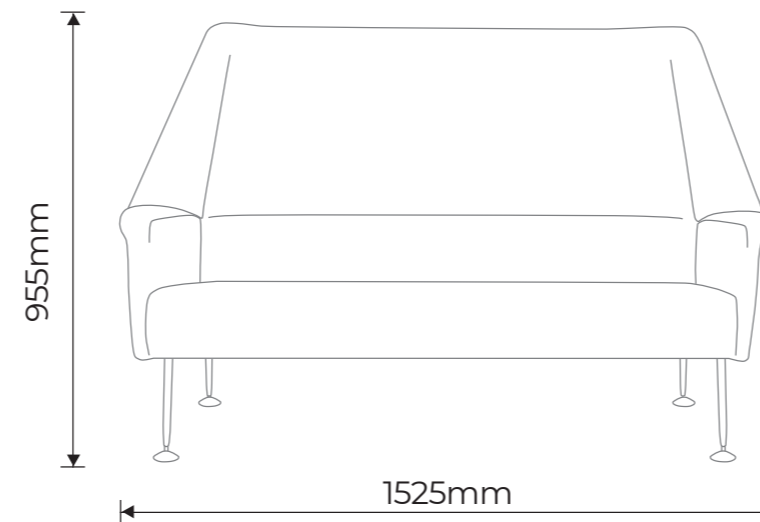

## The Ernest Race Heritage Collection

Flamingo sofa with wood leg option

Flamingo Armchair with turned steel legs in black