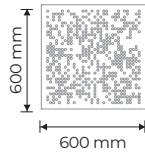

Dot. Size & Finish Options

Code

DOT600600