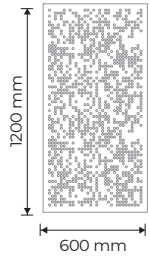

DOT6001200