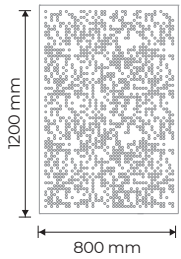

DOT8001200