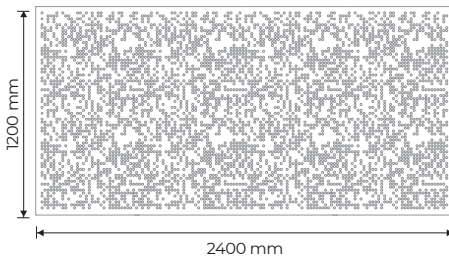

Code

DOT600600

DOT6001200

DOT8001200

DOT12001200

DOT24001200

Please note, Polyester back comes as standard in grey
Please note all wall fixings are included with the panel
Screws are not included

Finish Options