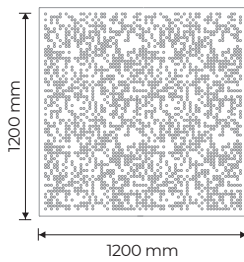

Code

DOT600600

DOT6001200

DOT8001200

DOT12001200

DOT24001200

Please note, Polyester back comes as standard in grey
Please note all wall fixings are included with the panel
Screws are not included

Finish Options