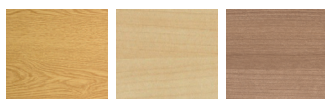

Available in a range of finishes, including Wood Veneer, and Valchromat, and five different sizes available, the Dot panels can be designed to blend into any working environment and colour pallet.

 4 weeks

Code

DOT600600

DOT6001200

DOT8001200

DOT12001200

DOT24001200

Please note, Polyester back comes as standard in grey
Please note all wall fixings are included with the panel
Screws are not included

Finish Options

Lacquer Options /LQ

B
W
White

Wood Veneer Options /WV

O **M** **C**
Oak Maple Cherry

Other wood options available.
Minimum order quantities and prices on application.

Valchromat Colours /VL

Light Grey **Grey** **Black** **Chocolate** **Red** **Yellow**