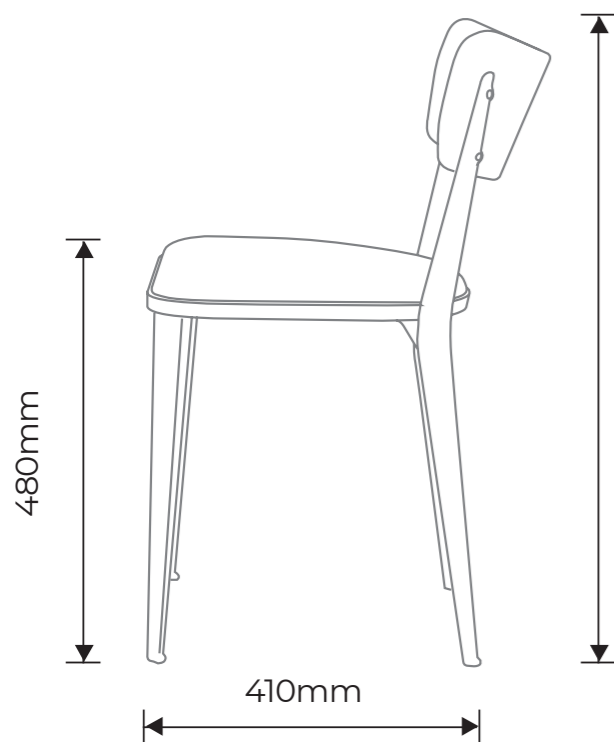

Leadtime - 6 weeks

All Ernest Race Heritage products are on a 6 weeks leadtime, depending on fabric availability. Occasionally, additional time is quoted for certain selected options.

Warranty

All Ernest Race Heritage products are offered with a 5 year warranty.

Upholstery

Ernest Race Heritage products can be upholstered in fabric, leather and vinyl. We have listed a variety of fabrics in 8 different price bands. Many other options are available. Please see the fabric bands on page 13.

Table top options

The Gazelle and BA tables are available in a wide variety of finishes. Please see the table top bands on page 14.

Powder coating colours

The range of powder coating colours for each product are stated on the product pages, with an illustration summary on page 15.

Recyclability

All products are a minimum of 95% recyclable excluding upholstery. The BA and DA frames are made from 90% recast recycled aluminium.

SKA

All products meet SKA rating.

Measurements

All measurements are approximate.

Foam

CHMR foam is used in all products and tested to BS 5852.