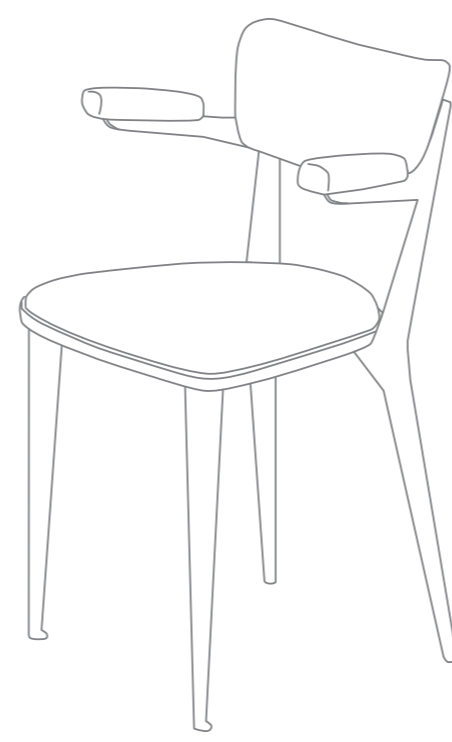

The BA Chair Range

The Ernest Race Heritage Collection

BA3

BA2 with oak veneered ply back

BA3A with upholstered arms

Leadtime - 6 weeks

All Ernest Race Heritage products are on a 6 weeks leadtime, depending on fabric availability. Occasionally, additional time is quoted for certain selected options.