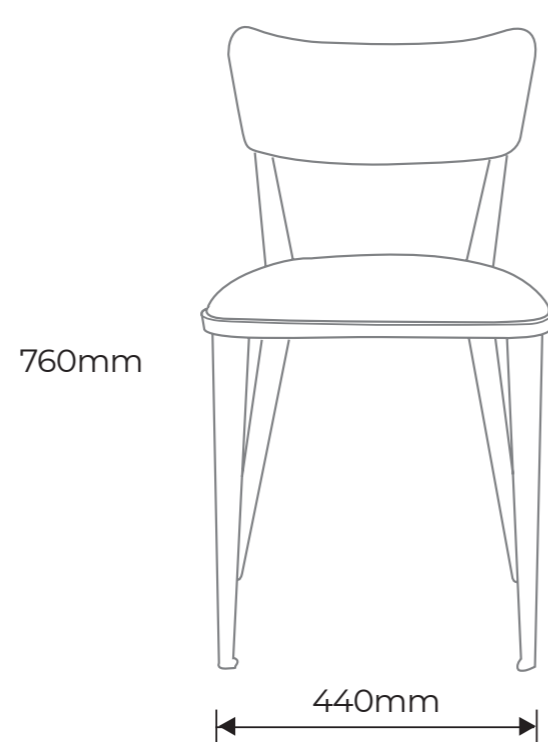

Leadtime - 6 weeks

All Ernest Race Heritage products are on a 6 weeks leadtime, depending on fabric availability. Occasionally, additional time is quoted for certain selected options.

Warranty

All Ernest Race Heritage products are offered with a 5 year warranty.

Upholstery

Ernest Race Heritage products can be upholstered in fabric, leather and vinyl. We have listed a variety of fabrics in 8 different price bands. Many other options are available. Please see the fabric bands on page 13.

Table top options

The Gazelle and BA tables are available in a wide variety of finishes. Please see the table top bands on page 14.

Powder coating colours

The range of powder coating colours for each product are stated on the product pages, with an illustration summary on page 15.

Recyclability

All products are a minimum of 95% recyclable excluding upholstery. The BA and DA frames are made from 90% recast recycled aluminium.

SKA

All products meet SKA rating.

Measurements

All measurements are approximate.

Foam

CHMR foam is used in all products and tested to BS 5852.